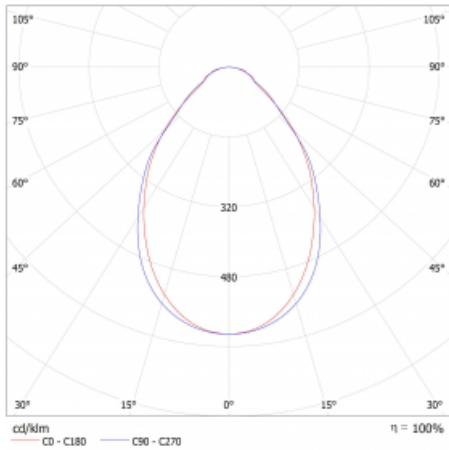

Type of installation	Surface, Suspended
Light distribution	Direct
Luminaire shape	Linear
Colour of the luminaires	White
Material	Aluminium
Lifetime	L80/B20 50 000 hours
Warranty	24 months
Description of luminaires	Luminaire surface/suspended
Dimensions	1122 mm × 47 mm × 69 mm
Light source	LED MODUL
Type of optical system	Microprisma
Luminous flux	2280 lm ± 10 %
Colour Temperature	4000 K cool white
Luminous efficacy	144 lm/W
MacAdam Light source	3
Colour rendering index	80
UGR max. X=4H Y=8H, ρ=70,50,20	22.4

## Curve