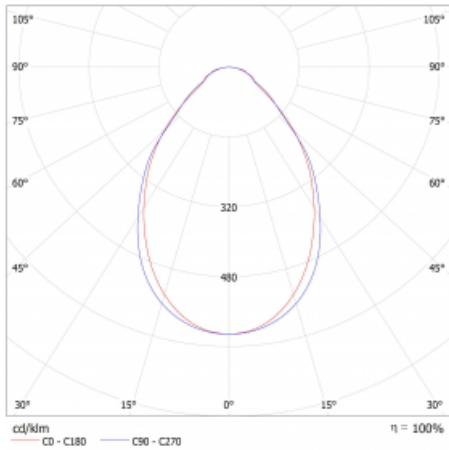

Type of installation	Surface, Suspended
Light distribution	Direct
Luminaire shape	Linear
Colour of the luminaires	Silver
Material	Aluminium
Lifetime	L80/B20 50 000 hours
Warranty	60 months
Description of luminaires	Luminaire surface/suspended
Dimensions	1122 mm × 47 mm × 69 mm
Light source	LED MODUL
Type of optical system	Microprisma
Luminous flux	2180 lm ± 10 %
Colour Temperature	3000 K warm white
Luminous efficacy	138 lm/W
MacAdam Light source	3
Colour rendering index	80
UGR max. X=4H Y=8H, ρ=70,50,20	22.2

## Curve