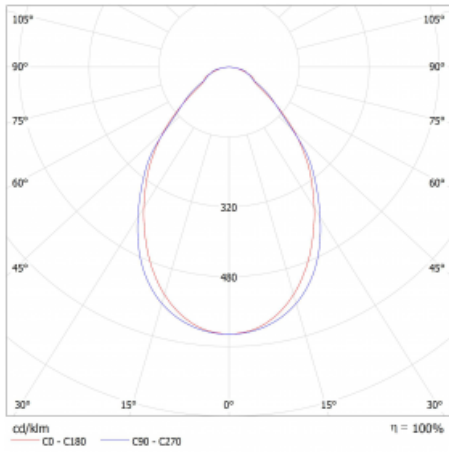

Type of installation	Surface
Light distribution	Direct
Luminaire shape	Linear
Colour of the luminaires	Black
Material	Aluminium
Lifetime	L80/B20 50 000 hours
Warranty	5 years
Description of luminaires	Luminaire surface
Dimensions	1122 mm × 47 mm × 69 mm
Light source	LED MODUL
Type of optical system	Microprisma
Luminous flux*	1230 lm
Colour Temperature	3000 K warm white
Luminous efficacy	137 lm/W
MacAdam Light source	3
Colour rendering index	80
UGR max. X=4H Y=8H, ρ=70,50,20	20.2

## Curve