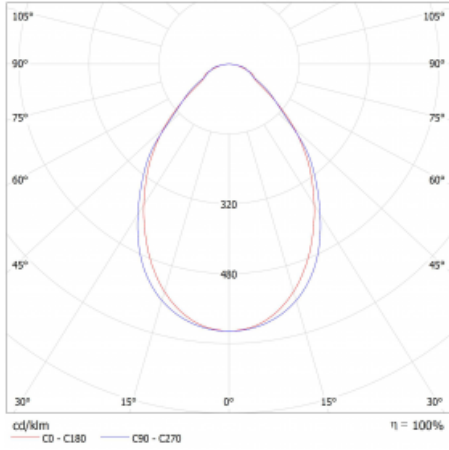

Type of installation	Surface, Suspended
Light distribution	Direct
Luminaire shape	Linear
Colour of the luminaires	White
Material	Aluminium
Lifetime	L80/B20 50 000 hours
Warranty	5 years
Description of luminaires	Luminaire surface/suspended
Dimensions	842 mm × 47 mm × 69 mm
Weight	2.14 kg
Light source	LED MODUL
Type of optical system	Microprisma
Luminous flux*	2670 lm
Colour Temperature	4000 K cool white
Luminous efficacy	141 lm/W
MacAdam Light source	3
Colour rendering index	80
UGR max. X=4H Y=8H, $\rho=70,50,20$	23.9

## Curve