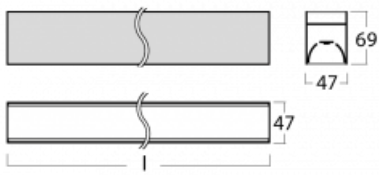

Technical drawing