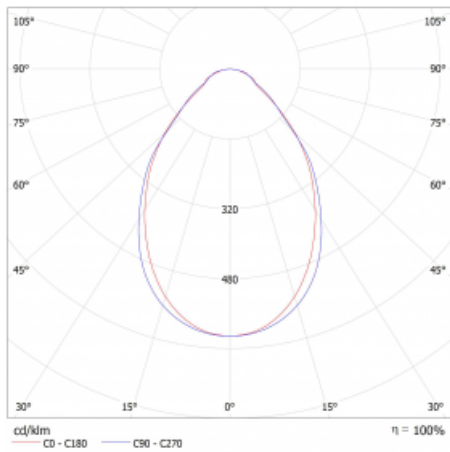

| | |
|--|-----------------------------|
| Type of installation | Surface, Suspended |
| Light distribution | Direct |
| Luminaire shape | Linear |
| Colour of the luminaires | Silver |
| Material | Aluminium |
| Lifetime | L80/B20 50 000 hours |
| Warranty | 5 years |
| Description of luminaires | Luminaire surface/suspended |
| Dimensions | 842 mm × 47 mm × 69 mm |
| Weight | 2.14 kg |
| Light source | LED MODUL |
| Type of optical system | Microprisma |
| Luminous flux* | 2670 lm |
| Colour Temperature | 4000 K cool white |
| Luminous efficacy | 141 lm/W |
| MacAdam Light source | 3 |
| Colour rendering index | 80 |
| UGR max. X=4H Y=8H, $\rho=70,50,20$ | 23.9 |

Technical drawing

Luminaire power input* 19 W

Connection of the luminaires ON/OFF

Electrical voltage 220-240V

Frequency 50/60Hz

⊕ CE IP 20

*±10 %

Curve