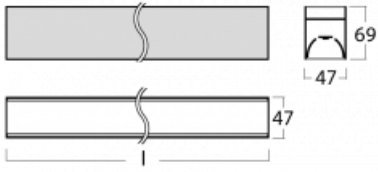

Technical drawing