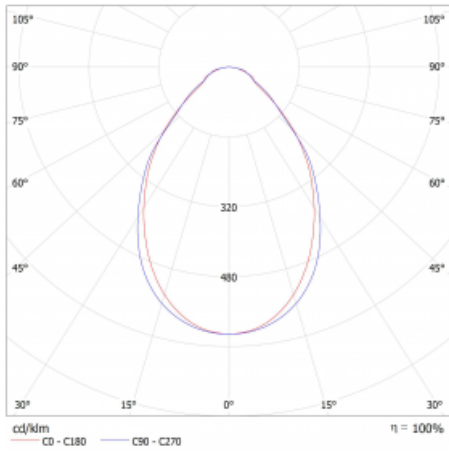

Type of installation	Surface, Suspended
Light distribution	Direct
Luminaire shape	Linear
Colour of the luminaires	White
Material	Aluminium
Lifetime	L80/B20 50 000 hours
Warranty	60 months
Description of luminaires	Luminaire surface/suspended
Dimensions	561 mm × 47 mm × 69 mm
Light source	LED MODUL
Type of optical system	Microprisma
Luminous flux	1140 lm ± 10 %
Colour Temperature	4000 K cool white
Luminous efficacy	134 lm/W
MacAdam Light source	3
Colour rendering index	80
UGR max. X=4H Y=8H, ρ=70,50,20	22.4

## Curve