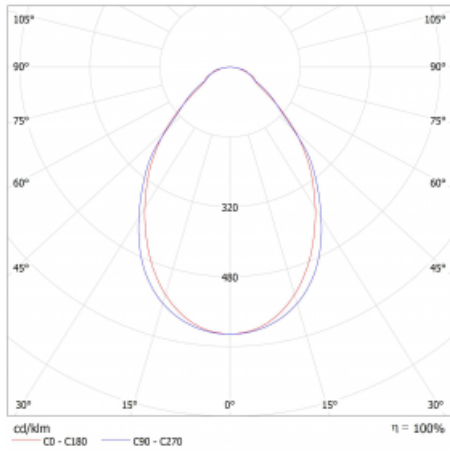

Type of installation	Surface
Light distribution	Direct
Luminaire shape	Linear
Colour of the luminaires	Black
Material	Aluminium
Lifetime	L80/B20 50 000 hours
Warranty	60 months
Description of luminaires	Luminaire surface
Dimensions	561 mm × 47 mm × 69 mm
Light source	LED MODUL
Type of optical system	Microprisma
Luminous flux	610 lm ± 10 %
Colour Temperature	3000 K warm white
Luminous efficacy	117 lm/W
MacAdam Light source	3
Colour rendering index	80
UGR max. X=4H Y=8H, ρ=70,50,20	20.2

## Curve