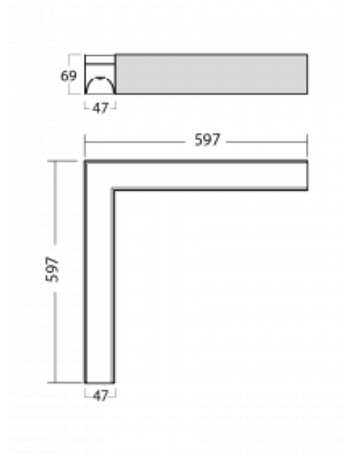

Technical drawing

Luminaire power input* 24.9 W

Connection of the luminaires Other type of dimming

Electrical voltage 220-240V

Frequency 50/60Hz

⊕ CE IP 20

*±10 %