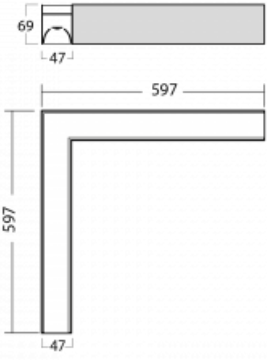

Technical drawing