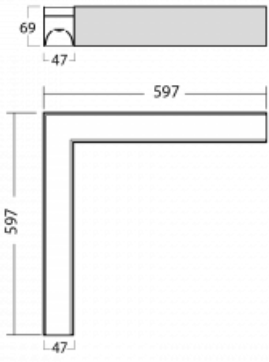

Technical drawing