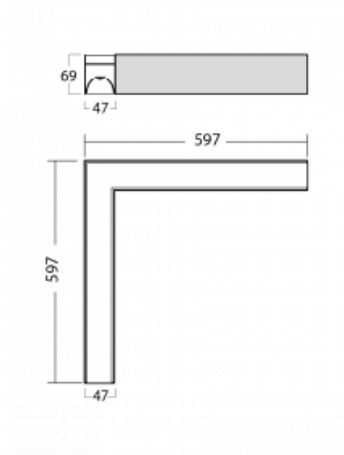

Technical drawing

Luminaire power input* 15.8 W

Connection of the luminaires ON/OFF

Electrical voltage 220-240V

Frequency 50/60Hz

⊕ CE IP 20

*±10 %