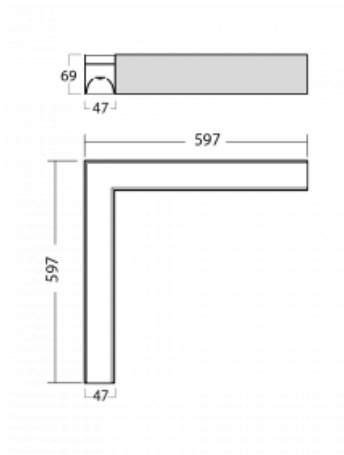

Technical drawing

Luminaire power input 9 W $\pm$ 10 %

Connection of the luminaires Electronic ballast non-dimmable

Electrical voltage 220-240V

Frequency 50/60Hz

⊕ CE IP 20