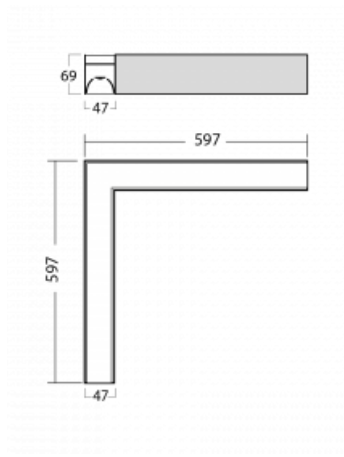

Technical drawing

Luminaire power input* 15.8 W

Connection of the luminaires ON/OFF

Electrical voltage 220-240V

Frequency 50/60Hz

⊕ CE IP 20

*±10 %