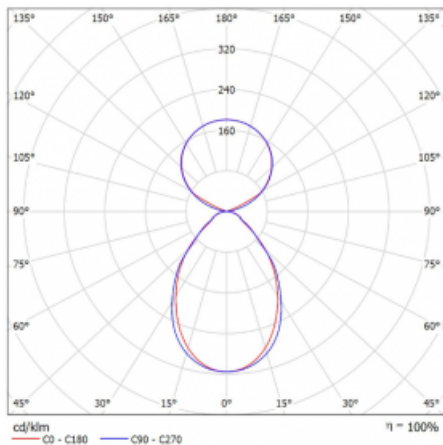

# Lina45

145-5C1I-35GGD/830, S

EPD®

Imagine a linear luminaire that can satisfy all your needs: it meets UGR, has high efficiency and you can build it to your specifications. And it looks great too. The Lina45 offers opal, microprism and optical louvre variants, so it can easily meet both UGR under 19 at 4300 lm luminous flux. It is a great solution for visually demanding spaces, as it even meets UGR under 16 in some variants. The indirect lighting component is provided by a clear plexi option or a wide-lighting diffuser (batwing distribution), which creates more even ceiling illumination.

## Curve

|                           |                             |
|---------------------------|-----------------------------|
| Type of installation      | Suspended                   |
| Light distribution        | Direct-indirect clear plexi |
| Luminaire shape           | Linear                      |
| Colour of the luminaires  | Silver                      |
| Material                  | Aluminium                   |
| Lifetime                  | L80/B20 50 000 hours        |
| Warranty                  | 60 months                   |
| Description of luminaires | Luminaire suspended         |
| item description          | D/I - 52/48                 |
| Dimensions                | 1969 mm × 47 mm × 69 mm     |
| Light source              | LED MODUL                   |