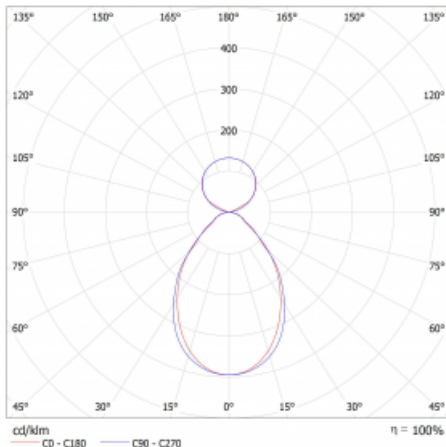

Luminaire

Lina45

145-5C1I-35GEE/840, W

EPD®

Imagine a linear luminaire that can satisfy all your needs: it meets UGR, has high efficiency and you can build it to your specifications. And it looks great too. The Lina45 offers opal, microprism and optical louvre variants, so it can easily meet both UGR under 19 at 4300 lm luminous flux. It is a great solution for visually demanding spaces, as it even meets UGR under 16 in some variants. The indirect lighting component is provided by a clear plexi option or a wide-lighting diffuser (batwing distribution), which creates more even ceiling illumination.

Curve

Type of installation	Suspended
Light distribution	Direct-indirect clear plexi
Luminaire shape	Linear
Colour of the luminaires	White
Material	Aluminium
Lifetime	L80/B20 50 000 hours
Warranty	60 months
Description of luminaires	Luminaire suspended
item description	D/I - 51/49
Dimensions	1969 mm × 47 mm × 69 mm
Light source	LED MODUL
Type of optical system	Microprisma
Luminous flux	4390 lm ± 10 %
Colour Temperature	4000 K cool white
Luminous efficacy	161 lm/W
MacAdam Light source	3
Colour rendering index	80
UGR max. X=4H Y=8H, ρ=70,50,20	16.6