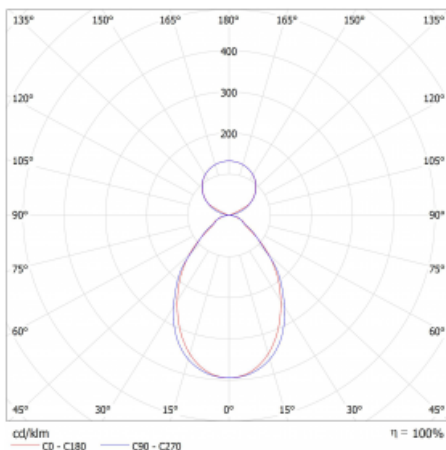

# Lina45

145-5C1I-35GEE/840, W

Imagine a linear luminaire that can satisfy all your needs: it meets UGR, has high efficiency and you can build it to your specifications. And it looks great too. The Lina45 offers opal, microprism and optical louvre variants, so it can easily meet both UGR under 19 at 4300 lm luminous flux. It is a great solution for visually demanding spaces, as it even meets UGR under 16 in some variants. The indirect lighting component is provided by a clear plexi option or a wide-lighting diffuser (batwing distribution), which creates more even ceiling illumination.

## Curve

Type of installation	Suspended
Light distribution	Direct-indirect clear plexi
Luminaire shape	Linear
Colour of the luminaires	White
Material	Aluminium
Lifetime	L80/B20 50 000 hours
Warranty	5 years
Description of luminaires	Luminaire suspended
item description	D/I - 51/49
Dimensions	1969 mm × 47 mm × 69 mm
Weight	4.9 kg
Light source	LED MODUL
Type of optical system	Microprisma
Luminous flux*	4390 lm
Colour Temperature	4000 K cool white
Luminous efficacy	161 lm/W
MacAdam Light source	3
Colour rendering index	80
UGR max. X=4H Y=8H, ρ=70,50,20	16.6