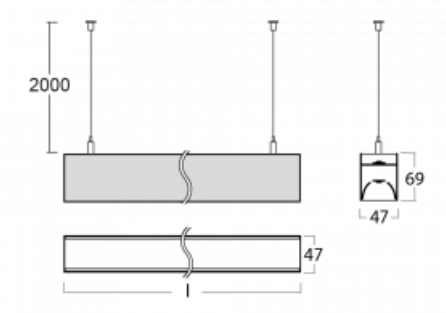

# Lina45

145-5C1I-30GEM/830, S

EPD®

Imagine a linear luminaire that can satisfy all your needs: it meets UGR, has high efficiency and you can build it to your specifications. And it looks great too. The Lina45 offers opal, microprism and optical louvre variants, so it can easily meet both UGR under 19 at 4300 lm luminous flux. It is a great solution for visually demanding spaces, as it even meets UGR under 16 in some variants. The indirect lighting component is provided by a clear plexi option or a wide-lighting diffuser (batwing distribution), which creates more even ceiling illumination.

## Technical drawing

|                                   |                             |
|-----------------------------------|-----------------------------|
| Type of installation              | Suspended                   |
| Light distribution                | Direct-indirect clear plexi |
| Luminaire shape                   | Linear                      |
| Colour of the luminaires          | Silver                      |
| Material                          | Aluminium                   |
| Lifetime                          | L80/B20 50 000 hours        |
| Warranty                          | 24 months                   |
| Description of luminaires         | Luminaire suspended         |
| Dimensions                        | 1688 mm × 47 mm × 69 mm     |
| Light source                      | LED MODUL                   |
| Type of optical system            | Microprisma                 |
| Luminous flux                     | 3560 lm ± 10 %              |
| Colour Temperature                | 3000 K warm white           |
| Luminous efficacy                 | 153 lm/W                    |
| MacAdam Light source              | 3                           |
| Colour rendering index            | 80                          |
| UGR max. X=4H<br>Y=8H, ρ=70,50,20 | 16.5                        |