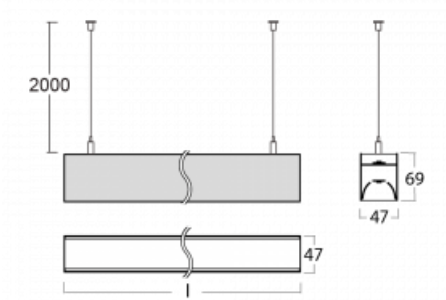

# Lina45

145-5C1I-10GEE/840, S

EPD®

Imagine a linear luminaire that can satisfy all your needs: it meets UGR, has high efficiency and you can build it to your specifications. And it looks great too. The Lina45 offers opal, microprism and optical louvre variants, so it can easily meet both UGR under 19 at 4300 lm luminous flux. It is a great solution for visually demanding spaces, as it even meets UGR under 16 in some variants. The indirect lighting component is provided by a clear plexi option or a wide-lighting diffuser (batwing distribution), which creates more even ceiling illumination.

## Technical drawing

|                                   |                             |
|-----------------------------------|-----------------------------|
| Type of installation              | Suspended                   |
| Light distribution                | Direct-indirect clear plexi |
| Luminaire shape                   | Linear                      |
| Colour of the luminaires          | Silver                      |
| Material                          | Aluminium                   |
| Lifetime                          | L80/B20 50 000 hours        |
| Warranty                          | 60 months                   |
| Description of luminaires         | Luminaire suspended         |
| Dimensions                        | 566 mm × 47 mm × 69 mm      |
| Light source                      | LED MODUL                   |
| Type of optical system            | Microprisma                 |
| Luminous flux                     | 1000 lm ± 10 %              |
| Colour Temperature                | 4000 K cool white           |
| Luminous efficacy                 | 135 lm/W                    |
| MacAdam Light source              | 3                           |
| Colour rendering index            | 80                          |
| UGR max. X=4H<br>Y=8H, ρ=70,50,20 | 17.7                        |