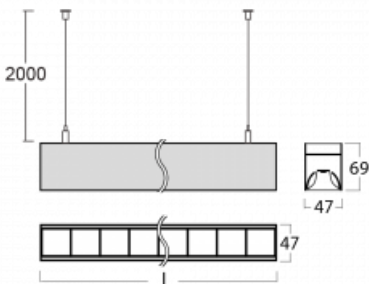

# Lina45

145-5C0Z-35GEE/840, S

EPD®

Imagine a linear luminaire that can satisfy all your needs: it meets UGR, has high efficiency and you can build it to your specifications. And it looks great too. The Lina45 offers opal, microprism and optical louvre variants, so it can easily meet both UGR under 19 at 4300 lm luminous flux. It is a great solution for visually demanding spaces, as it even meets UGR under 16 in some variants. The indirect lighting component is provided by a clear plexi option or a wide-lighting diffuser (batwing distribution), which creates more even ceiling illumination.

## Technical drawing

|                                   |                         |
|-----------------------------------|-------------------------|
| Type of installation              | Suspended               |
| Light distribution                | Direct                  |
| Luminaire shape                   | Linear                  |
| Colour of the luminaires          | Silver                  |
| Material                          | Aluminium               |
| Lifetime                          | L80/B20 50 000 hours    |
| Warranty                          | 60 months               |
| Description of luminaires         | Luminaire suspended     |
| Dimensions                        | 1969 mm × 47 mm × 69 mm |
| Light source                      | LED MODUL               |
| Type of optical system            | Plastic louvre low UGR  |
| Luminous flux                     | 3750 lm ± 10 %          |
| Colour Temperature                | 4000 K cool white       |
| Luminous efficacy                 | 147 lm/W                |
| MacAdam Light source              | 3                       |
| Colour rendering index            | 80                      |
| UGR max. X=4H<br>Y=8H, ρ=70,50,20 | 16.5                    |