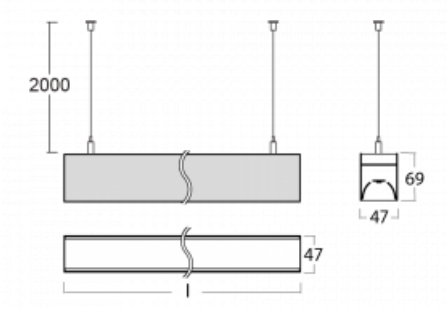

# Lina45

145-5C0K-40GEM3/830, S

EPD®

Imagine a linear luminaire that can satisfy all your needs: it meets UGR, has high efficiency and you can build it to your specifications. And it looks great too. The Lina45 offers opal, microprism and optical louvre variants, so it can easily meet both UGR under 19 at 4300 lm luminous flux. It is a great solution for visually demanding spaces, as it even meets UGR under 16 in some variants. The indirect lighting component is provided by a clear plexi option or a wide-lighting diffuser (batwing distribution), which creates more even ceiling illumination.

## Technical drawing

|                                   |                         |
|-----------------------------------|-------------------------|
| Type of installation              | Suspended               |
| Light distribution                | Direct                  |
| Luminaire shape                   | Linear                  |
| Colour of the luminaires          | Silver                  |
| Material                          | Aluminium               |
| Lifetime                          | L80/B20 50 000 hours    |
| Warranty                          | 2 years                 |
| Description of luminaires         | Luminaire suspended     |
| Dimensions                        | 2249 mm × 47 mm × 69 mm |
| Light source                      | LED MODUL               |
| Type of optical system            | Opal diffuser           |
| Luminous flux*                    | 2710 lm                 |
| Colour Temperature                | 3000 K warm white       |
| Luminous efficacy                 | 157 lm/W                |
| MacAdam Light source              | 3                       |
| Colour rendering index            | 80                      |
| UGR max. X=4H<br>Y=8H, ρ=70,50,20 | 24                      |