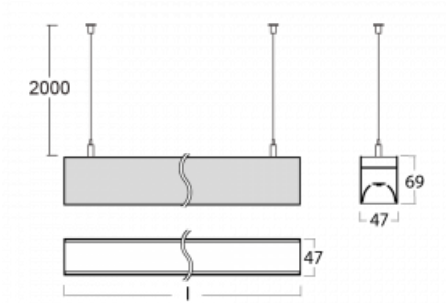

Luminaire

Lina45

145-5C0K-40GEE/830, S

EPD®

Imagine a linear luminaire that can satisfy all your needs: it meets UGR, has high efficiency and you can build it to your specifications. And it looks great too. The Lina45 offers opal, microprism and optical louvre variants, so it can easily meet both UGR under 19 at 4300 lm luminous flux. It is a great solution for visually demanding spaces, as it even meets UGR under 16 in some variants. The indirect lighting component is provided by a clear plexi option or a wide-lighting diffuser (batwing distribution), which creates more even ceiling illumination.

Technical drawing

Type of installation	Suspended
Light distribution	Direct
Luminaire shape	Linear
Colour of the luminaires	Silver
Material	Aluminium
Lifetime	L80/B20 50 000 hours
Warranty	60 months
Description of luminaires	Luminaire suspended
Dimensions	2249 mm × 47 mm × 69 mm
Light source	LED MODUL
Type of optical system	Opal diffuser
Luminous flux	2710 lm ± 10 %
Colour Temperature	3000 K warm white
Luminous efficacy	157 lm/W
MacAdam Light source	3
Colour rendering index	80
UGR max. X=4H Y=8H, ρ=70,50,20	24

145-50101, S
 2 x end cap - metal,
 screw

145-50102, S
 2 x end cap - metal,
 screwless

145-50300, N
 wire suspension
 2000mm - 1 pc + metal
 handle

145-50301, N
 wire suspension
 4000mm - 1 pc + metal
 handle

145-50302, N
 wire suspension
 6000mm - 1 pc + metal
 handle