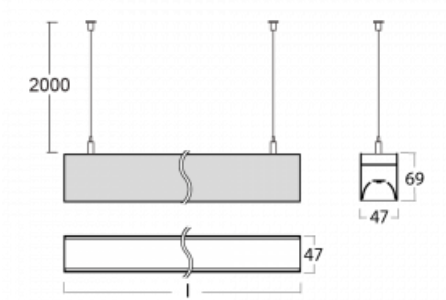

# Lina45

145-5C0K-35GEE/830, S

**EPD**<sup>®</sup>

Imagine a linear luminaire that can satisfy all your needs: it meets UGR, has high efficiency and you can build it to your specifications. And it looks great too. The Lina45 offers opal, microprism and optical louvre variants, so it can easily meet both UGR under 19 at 4300 lm luminous flux. It is a great solution for visually demanding spaces, as it even meets UGR under 16 in some variants. The indirect lighting component is provided by a clear plexi option or a wide-lighting diffuser (batwing distribution), which creates more even ceiling illumination.

## Technical drawing

Type of installation	Suspended
Light distribution	Direct
Luminaire shape	Linear
Colour of the luminaires	Silver
Material	Aluminium
Lifetime	L80/B20 50 000 hours
Warranty	5 years
Description of luminaires	Luminaire suspended
Dimensions	1969 mm × 47 mm × 69 mm
Light source	LED MODUL
Type of optical system	Opal diffuser
Luminous flux*	2370 lm
Colour Temperature	3000 K warm white
Luminous efficacy	155 lm/W
MacAdam Light source	3
Colour rendering index	80
UGR max. X=4H Y=8H, ρ=70,50,20	23.9