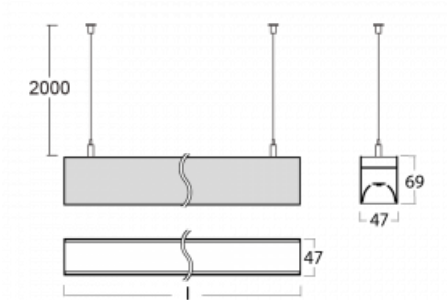

Luminaire

Lina45

145-5C0K-35GEE/830, S

EPD®

Imagine a linear luminaire that can satisfy all your needs: it meets UGR, has high efficiency and you can build it to your specifications. And it looks great too. The Lina45 offers opal, microprism and optical louvre variants, so it can easily meet both UGR under 19 at 4300 lm luminous flux. It is a great solution for visually demanding spaces, as it even meets UGR under 16 in some variants. The indirect lighting component is provided by a clear plexi option or a wide-lighting diffuser (batwing distribution), which creates more even ceiling illumination.

Technical drawing

Type of installation	Suspended
Light distribution	Direct
Luminaire shape	Linear
Colour of the luminaires	Silver
Material	Aluminium
Lifetime	L80/B20 50 000 hours
Warranty	60 months
Description of luminaires	Luminaire suspended
Dimensions	1969 mm × 47 mm × 69 mm
Light source	LED MODUL
Type of optical system	Opal diffuser
Luminous flux	2370 lm ± 10 %
Colour Temperature	3000 K warm white
Luminous efficacy	155 lm/W
MacAdam Light source	3
Colour rendering index	80
UGR max. X=4H Y=8H, ρ=70,50,20	23.9

145-50101, S
 2 x end cap - metal,
 screw

145-50102, S
 2 x end cap - metal,
 screwless

145-50300, N
 wire suspension
 2000mm - 1 pc + metal
 handle

145-50301, N
 wire suspension
 4000mm - 1 pc + metal
 handle