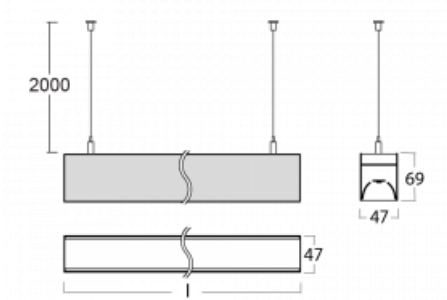

# Lina45

145-5C0K-30GEM3/830, S

EPD®

Imagine a linear luminaire that can satisfy all your needs: it meets UGR, has high efficiency and you can build it to your specifications. And it looks great too. The Lina45 offers opal, microprism and optical louvre variants, so it can easily meet both UGR under 19 at 4300 lm luminous flux. It is a great solution for visually demanding spaces, as it even meets UGR under 16 in some variants. The indirect lighting component is provided by a clear plexi option or a wide-lighting diffuser (batwing distribution), which creates more even ceiling illumination.

## Technical drawing

Type of installation	Suspended
Light distribution	Direct
Luminaire shape	Linear
Colour of the luminaires	Silver
Material	Aluminium
Lifetime	L80/B20 50 000 hours
Warranty	2 years
Description of luminaires	Luminaire suspended
Dimensions	1688 mm × 47 mm × 69 mm
Light source	LED MODUL
Type of optical system	Opal diffuser
Luminous flux*	2030 lm
Colour Temperature	3000 K warm white
Luminous efficacy	153 lm/W
MacAdam Light source	3
Colour rendering index	80
UGR max. X=4H Y=8H, ρ=70,50,20	23.9