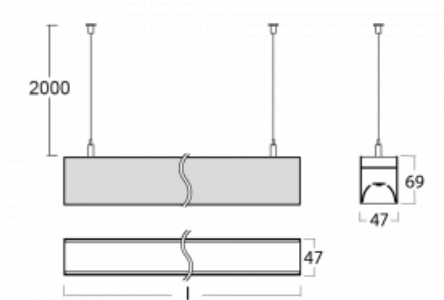

# Lina45

145-5C0K-25GEM/830, S

EPD®

Imagine a linear luminaire that can satisfy all your needs: it meets UGR, has high efficiency and you can build it to your specifications. And it looks great too. The Lina45 offers opal, microprism and optical louvre variants, so it can easily meet both UGR under 19 at 4300 lm luminous flux. It is a great solution for visually demanding spaces, as it even meets UGR under 16 in some variants. The indirect lighting component is provided by a clear plexi option or a wide-lighting diffuser (batwing distribution), which creates more even ceiling illumination.

## Technical drawing

Type of installation	Suspended
Light distribution	Direct
Luminaire shape	Linear
Colour of the luminaires	Silver
Material	Aluminium
Lifetime	L80/B20 50 000 hours
Warranty	24 months
Description of luminaires	Luminaire suspended
Dimensions	1408 mm × 47 mm × 69 mm
Light source	LED MODUL
Type of optical system	Opal diffuser
Luminous flux	1680 lm ± 10 %
Colour Temperature	3000 K warm white
Luminous efficacy	154 lm/W
MacAdam Light source	3
Colour rendering index	80
UGR max. X=4H Y=8H, ρ=70,50,20	23.9