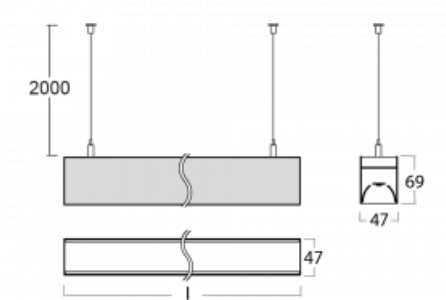

Luminaire

Lina45

145-5C0K-25GEE/830, S

EPD®

Imagine a linear luminaire that can satisfy all your needs: it meets UGR, has high efficiency and you can build it to your specifications. And it looks great too. The Lina45 offers opal, microprism and optical louvre variants, so it can easily meet both UGR under 19 at 4300 lm luminous flux. It is a great solution for visually demanding spaces, as it even meets UGR under 16 in some variants. The indirect lighting component is provided by a clear plexi option or a wide-lighting diffuser (batwing distribution), which creates more even ceiling illumination.

Technical drawing

Type of installation	Suspended
Light distribution	Direct
Luminaire shape	Linear
Colour of the luminaires	Silver
Material	Aluminium
Lifetime	L80/B20 50 000 hours
Warranty	60 months
Description of luminaires	Luminaire suspended
Dimensions	1408 mm × 47 mm × 69 mm
Light source	LED MODUL
Type of optical system	Opal diffuser
Luminous flux	1680 lm ± 10 %
Colour Temperature	3000 K warm white
Luminous efficacy	154 lm/W
MacAdam Light source	3
Colour rendering index	80
UGR max. X=4H Y=8H, ρ=70,50,20	23.9

145-50101, S
 2 x end cap - metal,
 screw

145-50102, S
 2 x end cap - metal,
 screwless

145-50300, N
 wire suspension
 2000mm - 1 pc + metal
 handle

145-50301, N
 wire suspension
 4000mm - 1 pc + metal
 handle