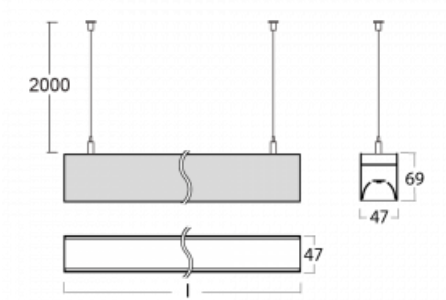

Luminaire

Lina45

145-5C0K-25GEE/830, S

EPD®

Imagine a linear luminaire that can satisfy all your needs: it meets UGR, has high efficiency and you can build it to your specifications. And it looks great too. The Lina45 offers opal, microprism and optical louvre variants, so it can easily meet both UGR under 19 at 4300 lm luminous flux. It is a great solution for visually demanding spaces, as it even meets UGR under 16 in some variants. The indirect lighting component is provided by a clear plexi option or a wide-lighting diffuser (batwing distribution), which creates more even ceiling illumination.

Technical drawing

Type of installation	Suspended
Light distribution	Direct
Luminaire shape	Linear
Colour of the luminaires	Silver
Material	Aluminium
Lifetime	L80/B20 50 000 hours
Warranty	5 years
Description of luminaires	Luminaire suspended
Dimensions	1408 mm × 47 mm × 69 mm
Light source	LED MODUL
Type of optical system	Opal diffuser
Luminous flux*	1680 lm
Colour Temperature	3000 K warm white
Luminous efficacy	154 lm/W
MacAdam Light source	3
Colour rendering index	80
UGR max. X=4H Y=8H, ρ=70,50,20	23.9

145-50101, S
 2 x end cap - metal,
 screw

145-50102, S
 2 x end cap - metal,
 screwless

145-50300, N
 wire suspension
 2000mm - 1 pc + metal
 handle

145-50301, N
 wire suspension
 4000mm - 1 pc + metal
 handle