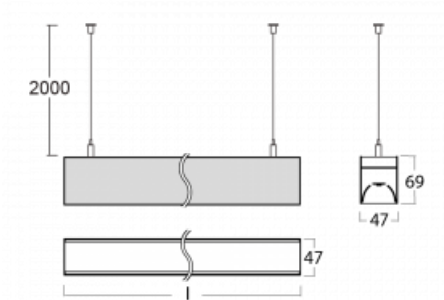

# Lina45

145-5C0K-20GEE/830, S

EPD®

Imagine a linear luminaire that can satisfy all your needs: it meets UGR, has high efficiency and you can build it to your specifications. And it looks great too. The Lina45 offers opal, microprism and optical louvre variants, so it can easily meet both UGR under 19 at 4300 lm luminous flux. It is a great solution for visually demanding spaces, as it even meets UGR under 16 in some variants. The indirect lighting component is provided by a clear plexi option or a wide-lighting diffuser (batwing distribution), which creates more even ceiling illumination.

## Technical drawing

Type of installation	Suspended
Light distribution	Direct
Luminaire shape	Linear
Colour of the luminaires	Silver
Material	Aluminium
Lifetime	L80/B20 50 000 hours
Warranty	5 years
Description of luminaires	Luminaire suspended
Dimensions	1127 mm × 47 mm × 69 mm
Light source	LED MODUL
Type of optical system	Opal diffuser
Luminous flux*	1350 lm
Colour Temperature	3000 K warm white
Luminous efficacy	150 lm/W
MacAdam Light source	3
Colour rendering index	80
UGR max. X=4H Y=8H, ρ=70,50,20	23.9