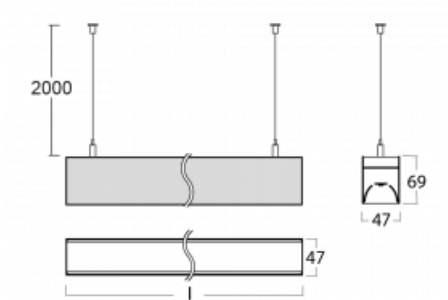

# Lina45

145-5C0K-15GEE/840, S

EPD®

Imagine a linear luminaire that can satisfy all your needs: it meets UGR, has high efficiency and you can build it to your specifications. And it looks great too. The Lina45 offers opal, microprism and optical louvre variants, so it can easily meet both UGR under 19 at 4300 lm luminous flux. It is a great solution for visually demanding spaces, as it even meets UGR under 16 in some variants. The indirect lighting component is provided by a clear plexi option or a wide-lighting diffuser (batwing distribution), which creates more even ceiling illumination.

## Technical drawing

Type of installation	Suspended
Light distribution	Direct
Luminaire shape	Linear
Colour of the luminaires	Silver
Material	Aluminium
Lifetime	L80/B20 50 000 hours
Warranty	5 years
Description of luminaires	Luminaire suspended
Dimensions	847 mm × 47 mm × 69 mm
Light source	LED MODUL
Type of optical system	Opal diffuser
Luminous flux*	1060 lm
Colour Temperature	4000 K cool white
Luminous efficacy	143 lm/W
MacAdam Light source	3
Colour rendering index	80
UGR max. X=4H Y=8H, ρ=70,50,20	24.1