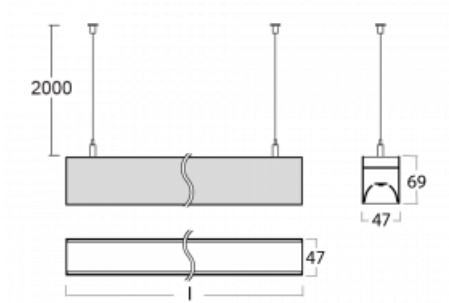

# Lina45

145-5C0K-10GHE/830, W

EPD®

Imagine a linear luminaire that can satisfy all your needs: it meets UGR, has high efficiency and you can build it to your specifications. And it looks great too. The Lina45 offers opal, microprism and optical louvre variants, so it can easily meet both UGR under 19 at 4300 lm luminous flux. It is a great solution for visually demanding spaces, as it even meets UGR under 16 in some variants. The indirect lighting component is provided by a clear plexi option or a wide-lighting diffuser (batwing distribution), which creates more even ceiling illumination.

## Technical drawing

|                                   |                        |
|-----------------------------------|------------------------|
| Type of installation              | Suspended              |
| Light distribution                | Direct                 |
| Luminaire shape                   | Linear                 |
| Colour of the luminaires          | White                  |
| Material                          | Aluminium              |
| Lifetime                          | L80/B20 50 000 hours   |
| Warranty                          | 5 years                |
| Description of luminaires         | Luminaire suspended    |
| Dimensions                        | 566 mm × 47 mm × 69 mm |
| Light source                      | LED MODUL              |
| Type of optical system            | Opal diffuser          |
| Luminous flux*                    | 1870 lm                |
| Colour Temperature                | 3000 K warm white      |
| Luminous efficacy                 | 143 lm/W               |
| MacAdam Light source              | 3                      |
| Colour rendering index            | 80                     |
| UGR max. X=4H<br>Y=8H, ρ=70,50,20 | 27.5                   |