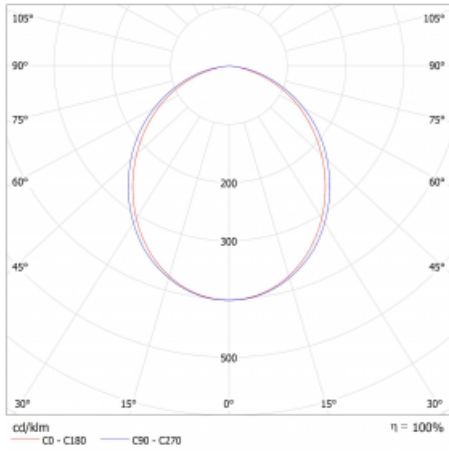

Curve

Luminaire power input 5.2 W ± 10 %

Connection of the luminaires Electronic ballast non-dimmable

Electrical voltage 220-240V

Frequency 50/60Hz

⊕ CE IP 20