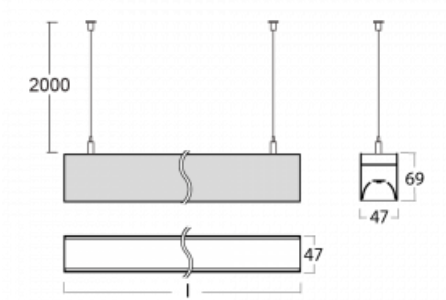

# Lina45

145-5C0K-10GEE/840, S

EPD®

Imagine a linear luminaire that can satisfy all your needs: it meets UGR, has high efficiency and you can build it to your specifications. And it looks great too. The Lina45 offers opal, microprism and optical louvre variants, so it can easily meet both UGR under 19 at 4300 lm luminous flux. It is a great solution for visually demanding spaces, as it even meets UGR under 16 in some variants. The indirect lighting component is provided by a clear plexi option or a wide-lighting diffuser (batwing distribution), which creates more even ceiling illumination.

## Technical drawing

Type of installation	Suspended
Light distribution	Direct
Luminaire shape	Linear
Colour of the luminaires	Silver
Material	Aluminium
Lifetime	L80/B20 50 000 hours
Warranty	60 months
Description of luminaires	Luminaire suspended
Dimensions	566 mm × 47 mm × 69 mm
Light source	LED MODUL
Type of optical system	Opal diffuser
Luminous flux	700 lm ± 10 %
Colour Temperature	4000 K cool white
Luminous efficacy	135 lm/W
MacAdam Light source	3
Colour rendering index	80
UGR max. X=4H Y=8H, ρ=70,50,20	24