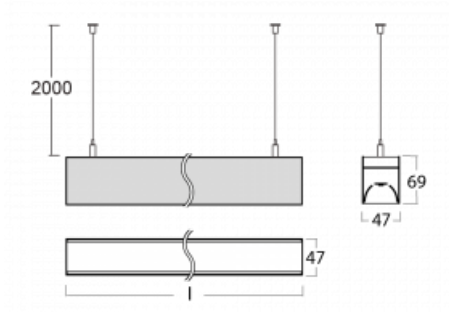

# Lina45

145-5C0K-10GEE/830, S

Imagine a linear luminaire that can satisfy all your needs: it meets UGR, has high efficiency and you can build it to your specifications. And it looks great too. The Lina45 offers opal, microprism and optical louvre variants, so it can easily meet both UGR under 19 at 4300 lm luminous flux. It is a great solution for visually demanding spaces, as it even meets UGR under 16 in some variants. The indirect lighting component is provided by a clear plexi option or a wide-lighting diffuser (batwing distribution), which creates more even ceiling illumination.

### Technical drawing

Type of installation	Suspended
Light distribution	Direct
Luminaire shape	Linear
Colour of the luminaires	Silver
Material	Aluminium
Lifetime	L80/B20 50 000 hours
Warranty	5 years
Description of luminaires	Luminaire suspended
Dimensions	566 mm × 47 mm × 69 mm
Light source	LED MODUL
Type of optical system	Opal diffuser
Luminous flux*	670 lm
Colour Temperature	3000 K warm white
Luminous efficacy	129 lm/W
MacAdam Light source	3
Colour rendering index	80
UGR max. X=4H Y=8H, ρ=70,50,20	23.9