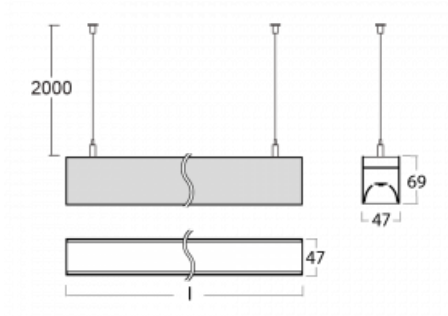

# Lina45

145-5C0I-40GGD/830, S

EPD®

Imagine a linear luminaire that can satisfy all your needs: it meets UGR, has high efficiency and you can build it to your specifications. And it looks great too. The Lina45 offers opal, microprism and optical louvre variants, so it can easily meet both UGR under 19 at 4300 lm luminous flux. It is a great solution for visually demanding spaces, as it even meets UGR under 16 in some variants. The indirect lighting component is provided by a clear plexi option or a wide-lighting diffuser (batwing distribution), which creates more even ceiling illumination.

## Technical drawing

|                                   |                         |
|-----------------------------------|-------------------------|
| Type of installation              | Suspended               |
| Light distribution                | Direct                  |
| Luminaire shape                   | Linear                  |
| Colour of the luminaires          | Silver                  |
| Material                          | Aluminium               |
| Lifetime                          | L80/B20 50 000 hours    |
| Warranty                          | 5 years                 |
| Description of luminaires         | Luminaire suspended     |
| Dimensions                        | 2249 mm × 47 mm × 69 mm |
| Light source                      | LED MODUL               |
| Type of optical system            | Microprisma             |
| Luminous flux*                    | 4360 lm                 |
| Colour Temperature                | 3000 K warm white       |
| Luminous efficacy                 | 143 lm/W                |
| MacAdam Light source              | 3                       |
| Colour rendering index            | 80                      |
| UGR max. X=4H<br>Y=8H, ρ=70,50,20 | 22.2                    |