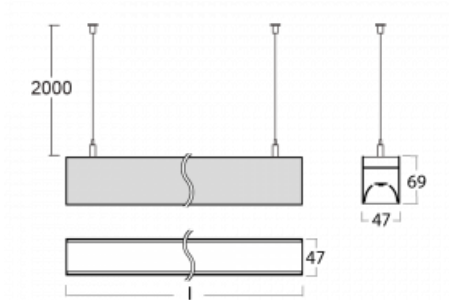

# Lina45

145-5C0I-40GEM3/840, S

EPD®

Imagine a linear luminaire that can satisfy all your needs: it meets UGR, has high efficiency and you can build it to your specifications. And it looks great too. The Lina45 offers opal, microprism and optical louvre variants, so it can easily meet both UGR under 19 at 4300 lm luminous flux. It is a great solution for visually demanding spaces, as it even meets UGR under 16 in some variants. The indirect lighting component is provided by a clear plexi option or a wide-lighting diffuser (batwing distribution), which creates more even ceiling illumination.

## Technical drawing

Type of installation	Suspended
Light distribution	Direct
Luminaire shape	Linear
Colour of the luminaires	Silver
Material	Aluminium
Lifetime	L80/B20 50 000 hours
Warranty	24 months
Description of luminaires	Luminaire suspended
Dimensions	2249 mm × 47 mm × 69 mm
Light source	LED MODUL
Type of optical system	Microprisma
Luminous flux	2580 lm ± 10 %
Colour Temperature	4000 K cool white
Luminous efficacy	148 lm/W
MacAdam Light source	3
Colour rendering index	80
UGR max. X=4H Y=8H, ρ=70,50,20	20,4