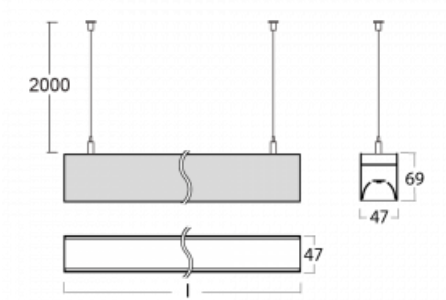

Luminaire

Lina45

145-5C0I-40GEE/830, S

EPD®

Imagine a linear luminaire that can satisfy all your needs: it meets UGR, has high efficiency and you can build it to your specifications. And it looks great too. The Lina45 offers opal, microprism and optical louvre variants, so it can easily meet both UGR under 19 at 4300 lm luminous flux. It is a great solution for visually demanding spaces, as it even meets UGR under 16 in some variants. The indirect lighting component is provided by a clear plexi option or a wide-lighting diffuser (batwing distribution), which creates more even ceiling illumination.

Technical drawing

Type of installation	Suspended
Light distribution	Direct
Luminaire shape	Linear
Colour of the luminaires	Silver
Material	Aluminium
Lifetime	L80/B20 50 000 hours
Warranty	5 years
Description of luminaires	Luminaire suspended
Dimensions	2249 mm × 47 mm × 69 mm
Light source	LED MODUL
Type of optical system	Microprisma
Luminous flux*	2470 lm
Colour Temperature	3000 K warm white
Luminous efficacy	142 lm/W
MacAdam Light source	3
Colour rendering index	80
UGR max. X=4H Y=8H, ρ=70,50,20	20.3

145-50101, S
 2 x end cap - metal,
 screw

145-50102, S
 2 x end cap - metal,
 screwless

145-50300, N
 wire suspension
 2000mm - 1 pc + metal
 handle

145-50301, N
 wire suspension
 4000mm - 1 pc + metal
 handle