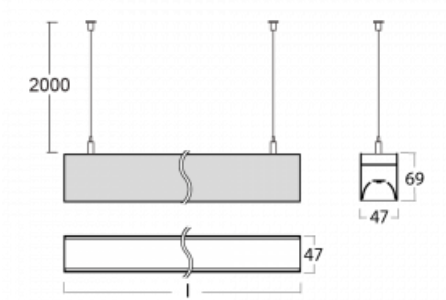

# Lina45

145-5C0I-40GED/830, S

EPD®

Imagine a linear luminaire that can satisfy all your needs: it meets UGR, has high efficiency and you can build it to your specifications. And it looks great too. The Lina45 offers opal, microprism and optical louvre variants, so it can easily meet both UGR under 19 at 4300 lm luminous flux. It is a great solution for visually demanding spaces, as it even meets UGR under 16 in some variants. The indirect lighting component is provided by a clear plexi option or a wide-lighting diffuser (batwing distribution), which creates more even ceiling illumination.

## Technical drawing

Type of installation	Suspended
Light distribution	Direct
Luminaire shape	Linear
Colour of the luminaires	Silver
Material	Aluminium
Lifetime	L80/B20 50 000 hours
Warranty	60 months
Description of luminaires	Luminaire suspended
Dimensions	2249 mm × 47 mm × 69 mm
Light source	LED MODUL
Type of optical system	Microprisma
Luminous flux	2470 lm ± 10 %
Colour Temperature	3000 K warm white
Luminous efficacy	142 lm/W
MacAdam Light source	3
Colour rendering index	80
UGR max. X=4H Y=8H, ρ=70,50,20	20.3