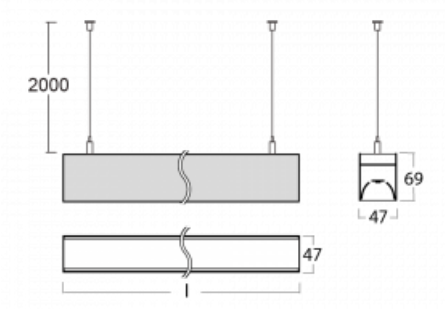

# Lina45

145-5C0I-35GEM/840, S

Imagine a linear luminaire that can satisfy all your needs: it meets UGR, has high efficiency and you can build it to your specifications. And it looks great too. The Lina45 offers opal, microprism and optical louvre variants, so it can easily meet both UGR under 19 at 4300 lm luminous flux. It is a great solution for visually demanding spaces, as it even meets UGR under 16 in some variants. The indirect lighting component is provided by a clear plexi option or a wide-lighting diffuser (batwing distribution), which creates more even ceiling illumination.

## Technical drawing

|                                   |                         |
|-----------------------------------|-------------------------|
| Type of installation              | Suspended               |
| Light distribution                | Direct                  |
| Luminaire shape                   | Linear                  |
| Colour of the luminaires          | Silver                  |
| Material                          | Aluminium               |
| Lifetime                          | L80/B20 50 000 hours    |
| Warranty                          | 2 years                 |
| Description of luminaires         | Luminaire suspended     |
| Dimensions                        | 1969 mm × 47 mm × 69 mm |
| Light source                      | LED MODUL               |
| Type of optical system            | Microprisma             |
| Luminous flux*                    | 2260 lm                 |
| Colour Temperature                | 4000 K cool white       |
| Luminous efficacy                 | 147 lm/W                |
| MacAdam Light source              | 3                       |
| Colour rendering index            | 80                      |
| UGR max. X=4H<br>Y=8H, ρ=70,50,20 | 20.4                    |