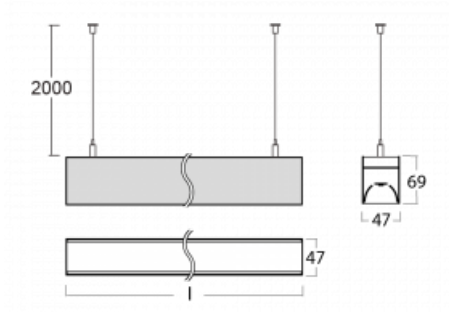

# Lina45

145-5C0I-30GHE/840, B

EPD®

Imagine a linear luminaire that can satisfy all your needs: it meets UGR, has high efficiency and you can build it to your specifications. And it looks great too. The Lina45 offers opal, microprism and optical louvre variants, so it can easily meet both UGR under 19 at 4300 lm luminous flux. It is a great solution for visually demanding spaces, as it even meets UGR under 16 in some variants. The indirect lighting component is provided by a clear plexi option or a wide-lighting diffuser (batwing distribution), which creates more even ceiling illumination.

## Technical drawing

|                                   |                         |
|-----------------------------------|-------------------------|
| Type of installation              | Suspended               |
| Light distribution                | Direct                  |
| Luminaire shape                   | Linear                  |
| Colour of the luminaires          | Black                   |
| Material                          | Aluminium               |
| Lifetime                          | L80/B20 50 000 hours    |
| Warranty                          | 5 years                 |
| Description of luminaires         | Luminaire suspended     |
| Dimensions                        | 1688 mm × 47 mm × 69 mm |
| Light source                      | LED MODUL               |
| Type of optical system            | Microprisma             |
| Luminous flux*                    | 5340 lm                 |
| Colour Temperature                | 4000 K cool white       |
| Luminous efficacy                 | 146 lm/W                |
| MacAdam Light source              | 3                       |
| Colour rendering index            | 80                      |
| UGR max. X=4H<br>Y=8H, ρ=70,50,20 | 23.9                    |