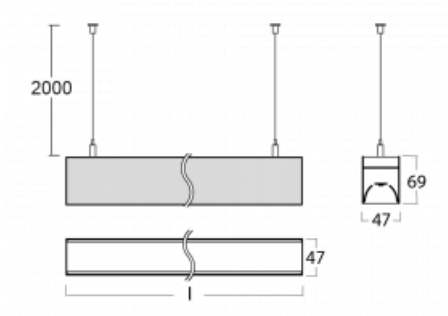

# Lina45

145-5C0I-30GEM/840, S

EPD®

Imagine a linear luminaire that can satisfy all your needs: it meets UGR, has high efficiency and you can build it to your specifications. And it looks great too. The Lina45 offers opal, microprism and optical louvre variants, so it can easily meet both UGR under 19 at 4300 lm luminous flux. It is a great solution for visually demanding spaces, as it even meets UGR under 16 in some variants. The indirect lighting component is provided by a clear plexi option or a wide-lighting diffuser (batwing distribution), which creates more even ceiling illumination.

## Technical drawing

Type of installation	Suspended
Light distribution	Direct
Luminaire shape	Linear
Colour of the luminaires	Silver
Material	Aluminium
Lifetime	L80/B20 50 000 hours
Warranty	24 months
Description of luminaires	Luminaire suspended
Dimensions	1688 mm × 47 mm × 69 mm
Light source	LED MODUL
Type of optical system	Microprisma
Luminous flux	1940 lm ± 10 %
Colour Temperature	4000 K cool white
Luminous efficacy	145 lm/W
MacAdam Light source	3
Colour rendering index	80
UGR max. X=4H Y=8H, ρ=70,50,20	20,4