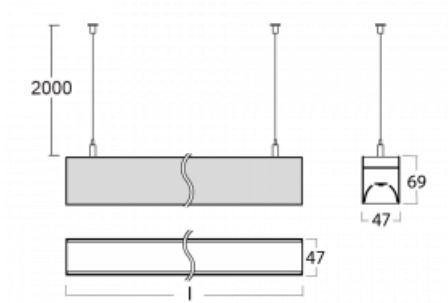

# Lina45

145-5C0I-30GEM/830, S

EPD®

Imagine a linear luminaire that can satisfy all your needs: it meets UGR, has high efficiency and you can build it to your specifications. And it looks great too. The Lina45 offers opal, microprism and optical louvre variants, so it can easily meet both UGR under 19 at 4300 lm luminous flux. It is a great solution for visually demanding spaces, as it even meets UGR under 16 in some variants. The indirect lighting component is provided by a clear plexi option or a wide-lighting diffuser (batwing distribution), which creates more even ceiling illumination.

## Technical drawing

Type of installation	Suspended
Light distribution	Direct
Luminaire shape	Linear
Colour of the luminaires	Silver
Material	Aluminium
Lifetime	L80/B20 50 000 hours
Warranty	24 months
Description of luminaires	Luminaire suspended
Dimensions	1688 mm × 47 mm × 69 mm
Light source	LED MODUL
Type of optical system	Microprisma
Luminous flux	1860 lm ± 10 %
Colour Temperature	3000 K warm white
Luminous efficacy	139 lm/W
MacAdam Light source	3
Colour rendering index	80
UGR max. X=4H Y=8H, ρ=70,50,20	20.3