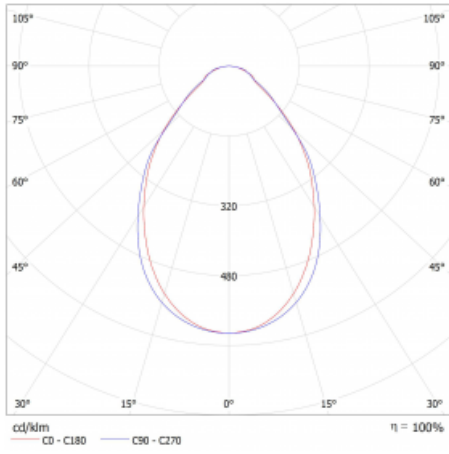

Curve

Luminaire power input 13.4 W $\pm$ 10 %

Connection of the luminaires Electronic ballast non-dimmable with 1h emergency

Electrical voltage 220-240V

Frequency 50/60Hz

⊕ CE IP 20