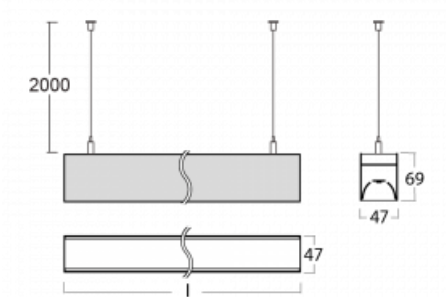

Luminaire

Lina45

145-5C0I-30GEE/830, S

EPD®

Imagine a linear luminaire that can satisfy all your needs: it meets UGR, has high efficiency and you can build it to your specifications. And it looks great too. The Lina45 offers opal, microprism and optical louvre variants, so it can easily meet both UGR under 19 at 4300 lm luminous flux. It is a great solution for visually demanding spaces, as it even meets UGR under 16 in some variants. The indirect lighting component is provided by a clear plexi option or a wide-lighting diffuser (batwing distribution), which creates more even ceiling illumination.

Technical drawing

Type of installation	Suspended
Light distribution	Direct
Luminaire shape	Linear
Colour of the luminaires	Silver
Material	Aluminium
Lifetime	L80/B20 50 000 hours
Warranty	60 months
Description of luminaires	Luminaire suspended
Dimensions	1688 mm × 47 mm × 69 mm
Light source	LED MODUL
Type of optical system	Microprisma
Luminous flux	1860 lm ± 10 %
Colour Temperature	3000 K warm white
Luminous efficacy	139 lm/W
MacAdam Light source	3
Colour rendering index	80
UGR max. X=4H Y=8H, ρ=70,50,20	20.3

145-50101, S
 2 x end cap - metal,
 screw

145-50102, S
 2 x end cap - metal,
 screwless

145-50300, N
 wire suspension
 2000mm - 1 pc + metal
 handle

145-50301, N
 wire suspension
 4000mm - 1 pc + metal
 handle