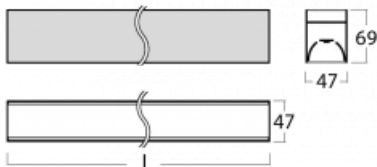

Technical drawing