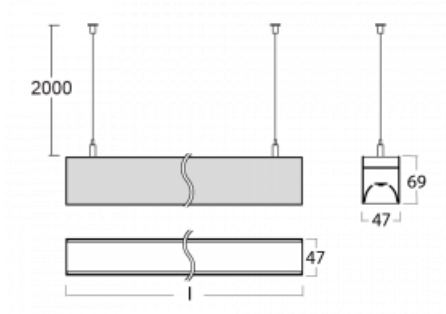

# Lina45

145-5C0I-25GEM3/830, B

Imagine a linear luminaire that can satisfy all your needs: it meets UGR, has high efficiency and you can build it to your specifications. And it looks great too. The Lina45 offers opal, microprism and optical louvre variants, so it can easily meet both UGR under 19 at 4300 lm luminous flux. It is a great solution for visually demanding spaces, as it even meets UGR under 16 in some variants. The indirect lighting component is provided by a clear plexi option or a wide-lighting diffuser (batwing distribution), which creates more even ceiling illumination.

### Technical drawing

|                                   |                         |
|-----------------------------------|-------------------------|
| Type of installation              | Suspended               |
| Light distribution                | Direct                  |
| Luminaire shape                   | Linear                  |
| Colour of the luminaires          | Black                   |
| Material                          | Aluminium               |
| Lifetime                          | L80/B20 50 000 hours    |
| Warranty                          | 24 months               |
| Description of luminaires         | Luminaire suspended     |
| Dimensions                        | 1408 mm × 47 mm × 69 mm |
| Light source                      | LED MODUL               |
| Type of optical system            | Microprisma             |
| Luminous flux                     | 1540 lm ± 10 %          |
| Colour Temperature                | 3000 K warm white       |
| Luminous efficacy                 | 141 lm/W                |
| MacAdam Light source              | 3                       |
| Colour rendering index            | 80                      |
| UGR max. X=4H<br>Y=8H, ρ=70,50,20 | 20.3                    |