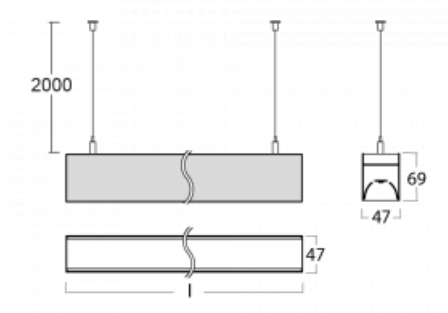

Luminaire

Lina45

145-5C0I-25GEE/840, S

EPD®

Imagine a linear luminaire that can satisfy all your needs: it meets UGR, has high efficiency and you can build it to your specifications. And it looks great too. The Lina45 offers opal, microprism and optical louvre variants, so it can easily meet both UGR under 19 at 4300 lm luminous flux. It is a great solution for visually demanding spaces, as it even meets UGR under 16 in some variants. The indirect lighting component is provided by a clear plexi option or a wide-lighting diffuser (batwing distribution), which creates more even ceiling illumination.

Technical drawing

Type of installation	Suspended
Light distribution	Direct
Luminaire shape	Linear
Colour of the luminaires	Silver
Material	Aluminium
Lifetime	L80/B20 50 000 hours
Warranty	60 months
Description of luminaires	Luminaire suspended
Dimensions	1408 mm × 47 mm × 69 mm
Light source	LED MODUL
Type of optical system	Microprisma
Luminous flux	1610 lm ± 10 %
Colour Temperature	4000 K cool white
Luminous efficacy	148 lm/W
MacAdam Light source	3
Colour rendering index	80
UGR max. X=4H Y=8H, ρ=70,50,20	20.4