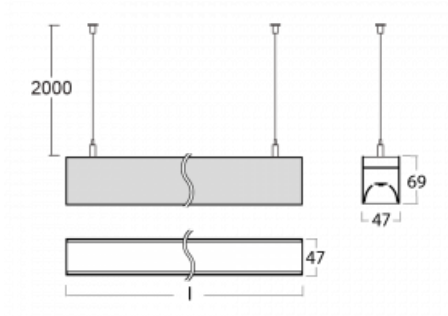

# Lina45

145-5C0I-25GEE/830, S

EPD®

Imagine a linear luminaire that can satisfy all your needs: it meets UGR, has high efficiency and you can build it to your specifications. And it looks great too. The Lina45 offers opal, microprism and optical louvre variants, so it can easily meet both UGR under 19 at 4300 lm luminous flux. It is a great solution for visually demanding spaces, as it even meets UGR under 16 in some variants. The indirect lighting component is provided by a clear plexi option or a wide-lighting diffuser (batwing distribution), which creates more even ceiling illumination.

## Technical drawing

Type of installation	Suspended
Light distribution	Direct
Luminaire shape	Linear
Colour of the luminaires	Silver
Material	Aluminium
Lifetime	L80/B20 50 000 hours
Warranty	5 years
Description of luminaires	Luminaire suspended
Dimensions	1408 mm × 47 mm × 69 mm
Light source	LED MODUL
Type of optical system	Microprisma
Luminous flux*	1540 lm
Colour Temperature	3000 K warm white
Luminous efficacy	141 lm/W
MacAdam Light source	3
Colour rendering index	80
UGR max. X=4H Y=8H, ρ=70,50,20	20.3