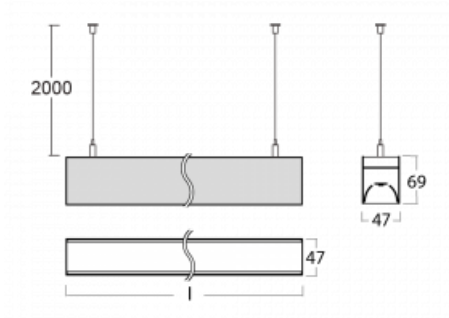

# Lina45

145-5C0I-20GGE/840, B

Imagine a linear luminaire that can satisfy all your needs: it meets UGR, has high efficiency and you can build it to your specifications. And it looks great too. The Lina45 offers opal, microprism and optical louvre variants, so it can easily meet both UGR under 19 at 4300 lm luminous flux. It is a great solution for visually demanding spaces, as it even meets UGR under 16 in some variants. The indirect lighting component is provided by a clear plexi option or a wide-lighting diffuser (batwing distribution), which creates more even ceiling illumination.

### Technical drawing

|                                   |                         |
|-----------------------------------|-------------------------|
| Type of installation              | Suspended               |
| Light distribution                | Direct                  |
| Luminaire shape                   | Linear                  |
| Colour of the luminaires          | Black                   |
| Material                          | Aluminium               |
| Lifetime                          | L80/B20 50 000 hours    |
| Warranty                          | 60 months               |
| Description of luminaires         | Luminaire suspended     |
| Dimensions                        | 1127 mm × 47 mm × 69 mm |
| Light source                      | LED MODUL               |
| Type of optical system            | Microprisma             |
| Luminous flux                     | 2280 lm ± 10 %          |
| Colour Temperature                | 4000 K cool white       |
| Luminous efficacy                 | 144 lm/W                |
| MacAdam Light source              | 3                       |
| Colour rendering index            | 80                      |
| UGR max. X=4H<br>Y=8H, ρ=70,50,20 | 22.4                    |