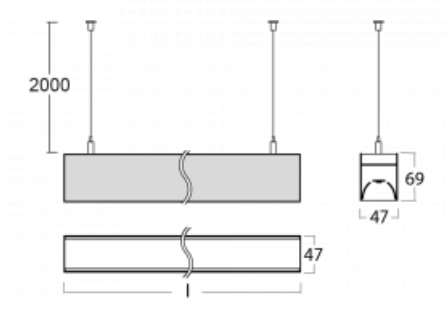

# Lina45

145-5COI-20GEM/830, W

**EPD<sup>®</sup>**

Imagine a linear luminaire that can satisfy all your needs: it meets UGR, has high efficiency and you can build it to your specifications. And it looks great too. The Lina45 offers opal, microprism and optical louvre variants, so it can easily meet both UGR under 19 at 4300 lm luminous flux. It is a great solution for visually demanding spaces, as it even meets UGR under 16 in some variants. The indirect lighting component is provided by a clear plexi option or a wide-lighting diffuser (batwing distribution), which creates more even ceiling illumination.

## Technical drawing

|                                   |                         |
|-----------------------------------|-------------------------|
| Type of installation              | Suspended               |
| Light distribution                | Direct                  |
| Luminaire shape                   | Linear                  |
| Colour of the luminaires          | White                   |
| Material                          | Aluminium               |
| Lifetime                          | L80/B20 50 000 hours    |
| Warranty                          | 2 years                 |
| Description of luminaires         | Luminaire suspended     |
| Dimensions                        | 1127 mm × 47 mm × 69 mm |
| Light source                      | LED MODUL               |
| Type of optical system            | Microprisma             |
| Luminous flux*                    | 1230 lm                 |
| Colour Temperature                | 3000 K warm white       |
| Luminous efficacy                 | 137 lm/W                |
| MacAdam Light source              | 3                       |
| Colour rendering index            | 80                      |
| UGR max. X=4H<br>Y=8H, ρ=70,50,20 | 20.2                    |