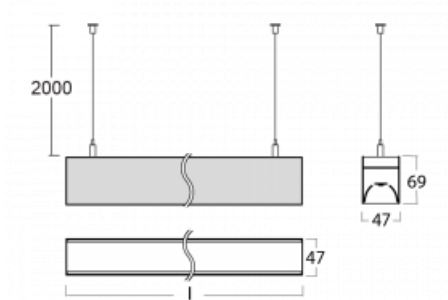

# Lina45

145-5C0I-15GGD/840, B

EPD®

Imagine a linear luminaire that can satisfy all your needs: it meets UGR, has high efficiency and you can build it to your specifications. And it looks great too. The Lina45 offers opal, microprism and optical louvre variants, so it can easily meet both UGR under 19 at 4300 lm luminous flux. It is a great solution for visually demanding spaces, as it even meets UGR under 16 in some variants. The indirect lighting component is provided by a clear plexi option or a wide-lighting diffuser (batwing distribution), which creates more even ceiling illumination.

## Technical drawing

|                                   |                        |
|-----------------------------------|------------------------|
| Type of installation              | Suspended              |
| Light distribution                | Direct                 |
| Luminaire shape                   | Linear                 |
| Colour of the luminaires          | Black                  |
| Material                          | Aluminium              |
| Lifetime                          | L80/B20 50 000 hours   |
| Warranty                          | 5 years                |
| Description of luminaires         | Luminaire suspended    |
| Dimensions                        | 847 mm × 47 mm × 69 mm |
| Light source                      | LED MODUL              |
| Type of optical system            | Microprisma            |
| Luminous flux*                    | 1710 lm                |
| Colour Temperature                | 4000 K cool white      |
| Luminous efficacy                 | 140 lm/W               |
| MacAdam Light source              | 3                      |
| Colour rendering index            | 80                     |
| UGR max. X=4H<br>Y=8H, ρ=70,50,20 | 22.4                   |