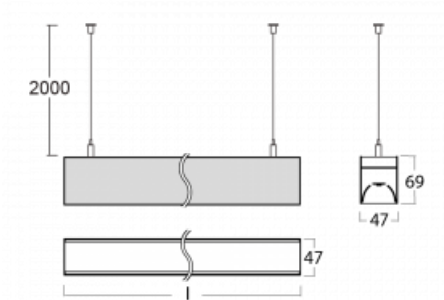

# Lina45

145-5C0I-10GHD/840, B

EPD®

Imagine a linear luminaire that can satisfy all your needs: it meets UGR, has high efficiency and you can build it to your specifications. And it looks great too. The Lina45 offers opal, microprism and optical louvre variants, so it can easily meet both UGR under 19 at 4300 lm luminous flux. It is a great solution for visually demanding spaces, as it even meets UGR under 16 in some variants. The indirect lighting component is provided by a clear plexi option or a wide-lighting diffuser (batwing distribution), which creates more even ceiling illumination.

## Technical drawing

|                                   |                        |
|-----------------------------------|------------------------|
| Type of installation              | Suspended              |
| Light distribution                | Direct                 |
| Luminaire shape                   | Linear                 |
| Colour of the luminaires          | Black                  |
| Material                          | Aluminium              |
| Lifetime                          | L80/B20 50 000 hours   |
| Warranty                          | 5 years                |
| Description of luminaires         | Luminaire suspended    |
| Dimensions                        | 566 mm × 47 mm × 69 mm |
| Light source                      | LED MODUL              |
| Type of optical system            | Microprisma            |
| Luminous flux*                    | 1780 lm                |
| Colour Temperature                | 4000 K cool white      |
| Luminous efficacy                 | 136 lm/W               |
| MacAdam Light source              | 3                      |
| Colour rendering index            | 80                     |
| UGR max. X=4H<br>Y=8H, ρ=70,50,20 | 23.9                   |