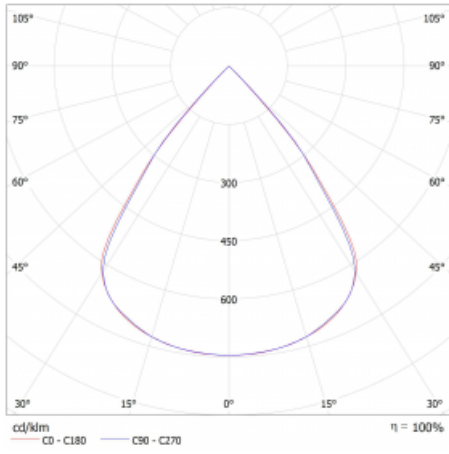

Curve

Luminaire power input 36.5 W $\pm$ 10 %

Connection of the luminaires Electronic ballast non-dimmable

Electrical voltage 220-240V

Frequency 50/60Hz

IP 20