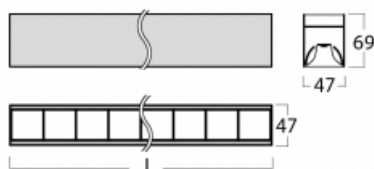

# Lina45

145-2C0Z-35GGE/840, S

EPD®

Imagine a linear luminaire that can satisfy all your needs: it meets UGR, has high efficiency and you can build it to your specifications. And it looks great too. The Lina45 offers opal, microprism and optical louvre variants, so it can easily meet both UGR under 19 at 4300 lm luminous flux. It is a great solution for visually demanding spaces, as it even meets UGR under 16 in some variants. The indirect lighting component is provided by a clear plexi option or a wide-lighting diffuser (batwing distribution), which creates more even ceiling illumination.

## Technical drawing

Type of installation	Surface
Light distribution	Direct
Luminaire shape	Linear
Colour of the luminaires	Silver
Material	Aluminium
Lifetime	L80/B20 50 000 hours
Warranty	5 years
Description of luminaires	Luminaire surface
Dimensions	1969 mm × 47 mm × 69 mm
Weight	4.5 kg
Light source	LED MODUL
Type of optical system	Plastic louvre low UGR
Luminous flux*	4810 lm
Colour Temperature	4000 K cool white
Luminous efficacy	149 lm/W
MacAdam Light source	3
Colour rendering index	80
UGR max. X=4H Y=8H, $\rho=70,50,20$	17.4