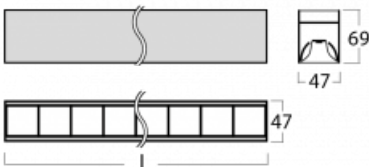

# Lina45

145-2C0Z-25GHM3/840, B

EPD®

Imagine a linear luminaire that can satisfy all your needs: it meets UGR, has high efficiency and you can build it to your specifications. And it looks great too. The Lina45 offers opal, microprism and optical louvre variants, so it can easily meet both UGR under 19 at 4300 lm luminous flux. It is a great solution for visually demanding spaces, as it even meets UGR under 16 in some variants. The indirect lighting component is provided by a clear plexi option or a wide-lighting diffuser (batwing distribution), which creates more even ceiling illumination.

## Technical drawing

|                                   |                         |
|-----------------------------------|-------------------------|
| Type of installation              | Surface                 |
| Light distribution                | Direct                  |
| Luminaire shape                   | Linear                  |
| Colour of the luminaires          | Black                   |
| Material                          | Aluminium               |
| Lifetime                          | L80/B20 50 000 hours    |
| Warranty                          | 2 years                 |
| Description of luminaires         | Luminaire surface       |
| Dimensions                        | 1408 mm × 47 mm × 69 mm |
| Light source                      | LED MODUL               |
| Type of optical system            | Plastic louvre low UGR  |
| Luminous flux*                    | 5630 lm                 |
| Colour Temperature                | 4000 K cool white       |
| Luminous efficacy                 | 144 lm/W                |
| MacAdam Light source              | 3                       |
| Colour rendering index            | 80                      |
| UGR max. X=4H<br>Y=8H, ρ=70,50,20 | 19.1                    |