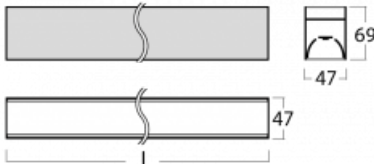

# Lina45

145-2C0K-30GHM/840, B

Imagine a linear luminaire that can satisfy all your needs: it meets UGR, has high efficiency and you can build it to your specifications. And it looks great too. The Lina45 offers opal, microprism and optical louvre variants, so it can easily meet both UGR under 19 at 4300 lm luminous flux. It is a great solution for visually demanding spaces, as it even meets UGR under 16 in some variants. The indirect lighting component is provided by a clear plexi option or a wide-lighting diffuser (batwing distribution), which creates more even ceiling illumination.

### Technical drawing

|                                   |                         |
|-----------------------------------|-------------------------|
| Type of installation              | Surface                 |
| Light distribution                | Direct                  |
| Luminaire shape                   | Linear                  |
| Colour of the luminaires          | Black                   |
| Material                          | Aluminium               |
| Lifetime                          | L80/B20 50 000 hours    |
| Warranty                          | 24 months               |
| Description of luminaires         | Luminaire surface       |
| Dimensions                        | 1688 mm × 47 mm × 69 mm |
| Light source                      | LED MODUL               |
| Type of optical system            | Opal diffuser           |
| Luminous flux                     | 5840 lm ± 10 %          |
| Colour Temperature                | 4000 K cool white       |
| Luminous efficacy                 | 159 lm/W                |
| MacAdam Light source              | 3                       |
| Colour rendering index            | 80                      |
| UGR max. X=4H<br>Y=8H, ρ=70,50,20 | 27.6                    |